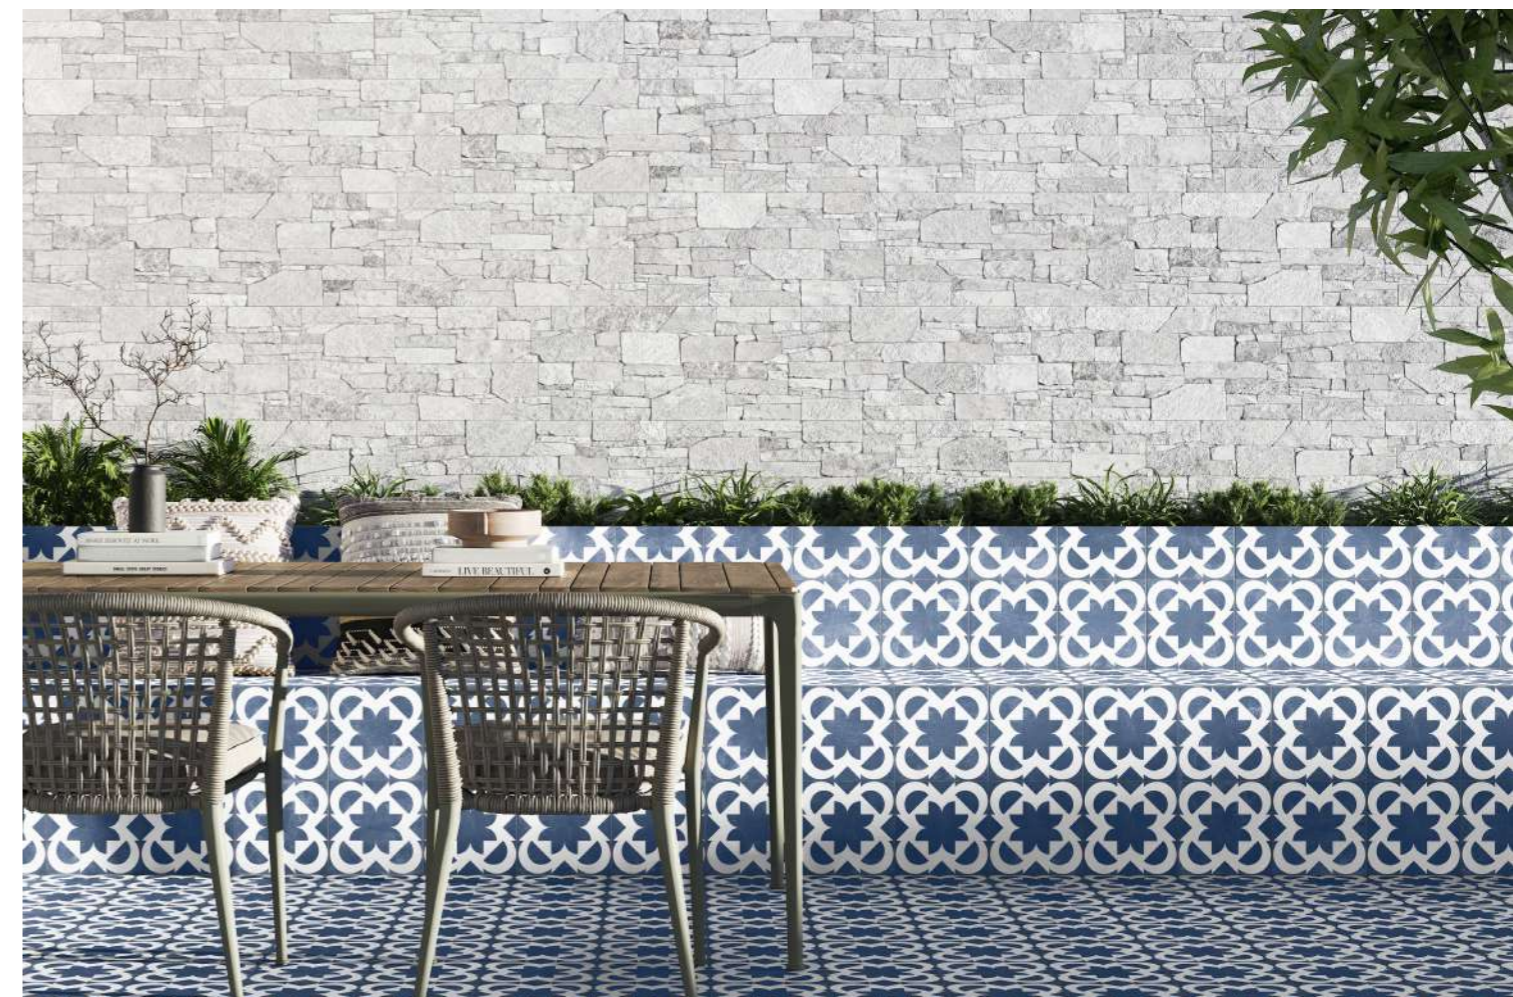

STONES GREY
31x56 cm. / 12"x22" · **K44**

STONES CHARCOAL
31x56 cm. / 12"x22" · **K44**

STONES IVORY
31x56 cm. / 12"x22" · **K44**

STONES BEIGE
31x56 cm. / 12"x22" · **K44**

▲ STONES WHITE 31x56 cm. / 12"x22" · FEZ BLUE 44x44 cm. / 17"x17"