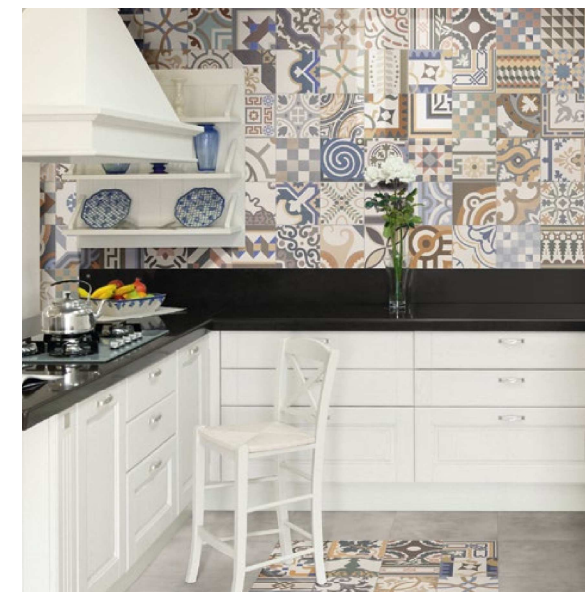

Patchwork 44x44 cm. - 17"x17"

MÁS DE **100** DISEÑOS DIFERENTES
OVER A 100 DIFFERENT DESIGNS