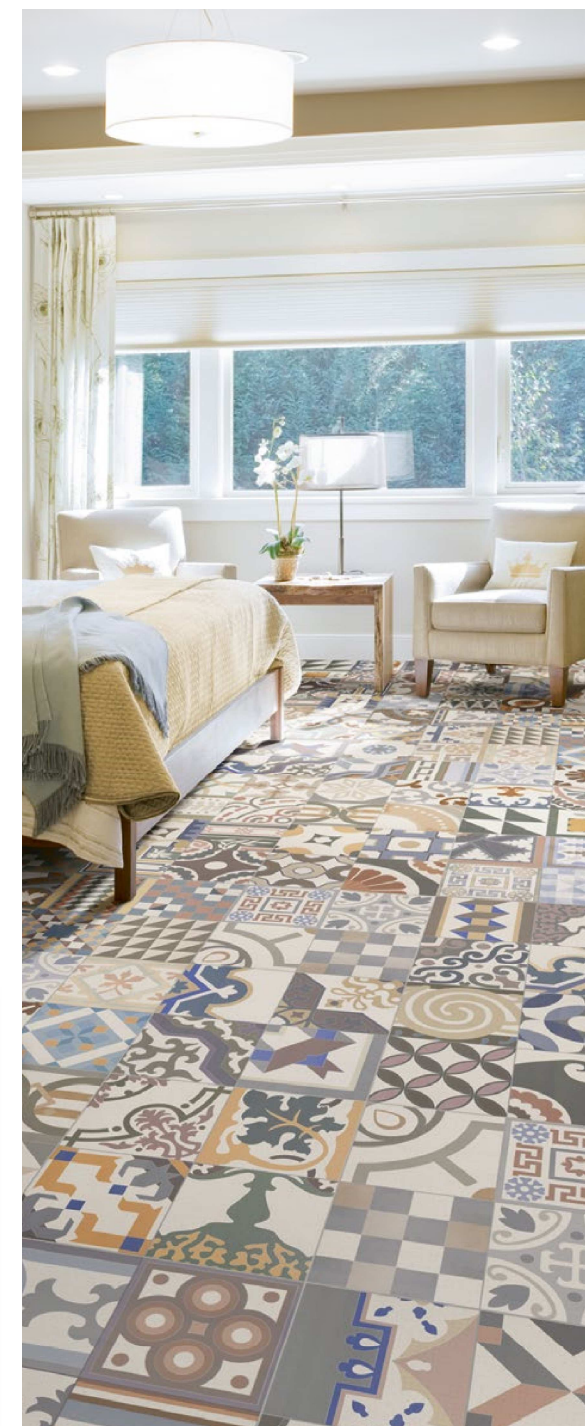

PATCHWORK

Patchwork 44x44 cm. 17"x17"